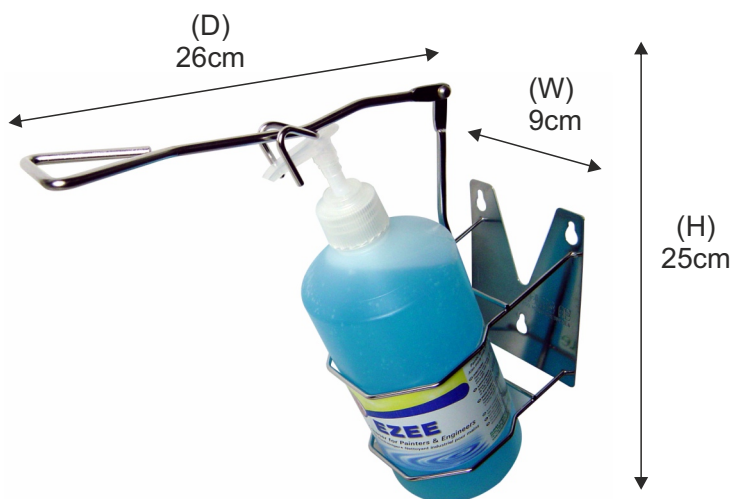

Ideal for use in areas where hands may not touch contact surfaces after washing or where severe hand soilage could contaminate a dispenser.

For use with Clover Chemicals' 750ml skincare products fitted with a 2ml Cosmetic Lotion Pump (pumps available in packs of 30. code DIS2030).

COMPONENTS

1 x Dispenser.

1 x Plastic sealed bag containing:
3 x Stainless Steel screws
3 x Plastic rawl plugs

1 x Cardboard Box with label.

MATERIALS

Bracket = Stainless Steel

DIMENSIONS

Dimensions when containing 750ml cartridge soap bottle fitted with a DIS2030 2ml pelican pump.